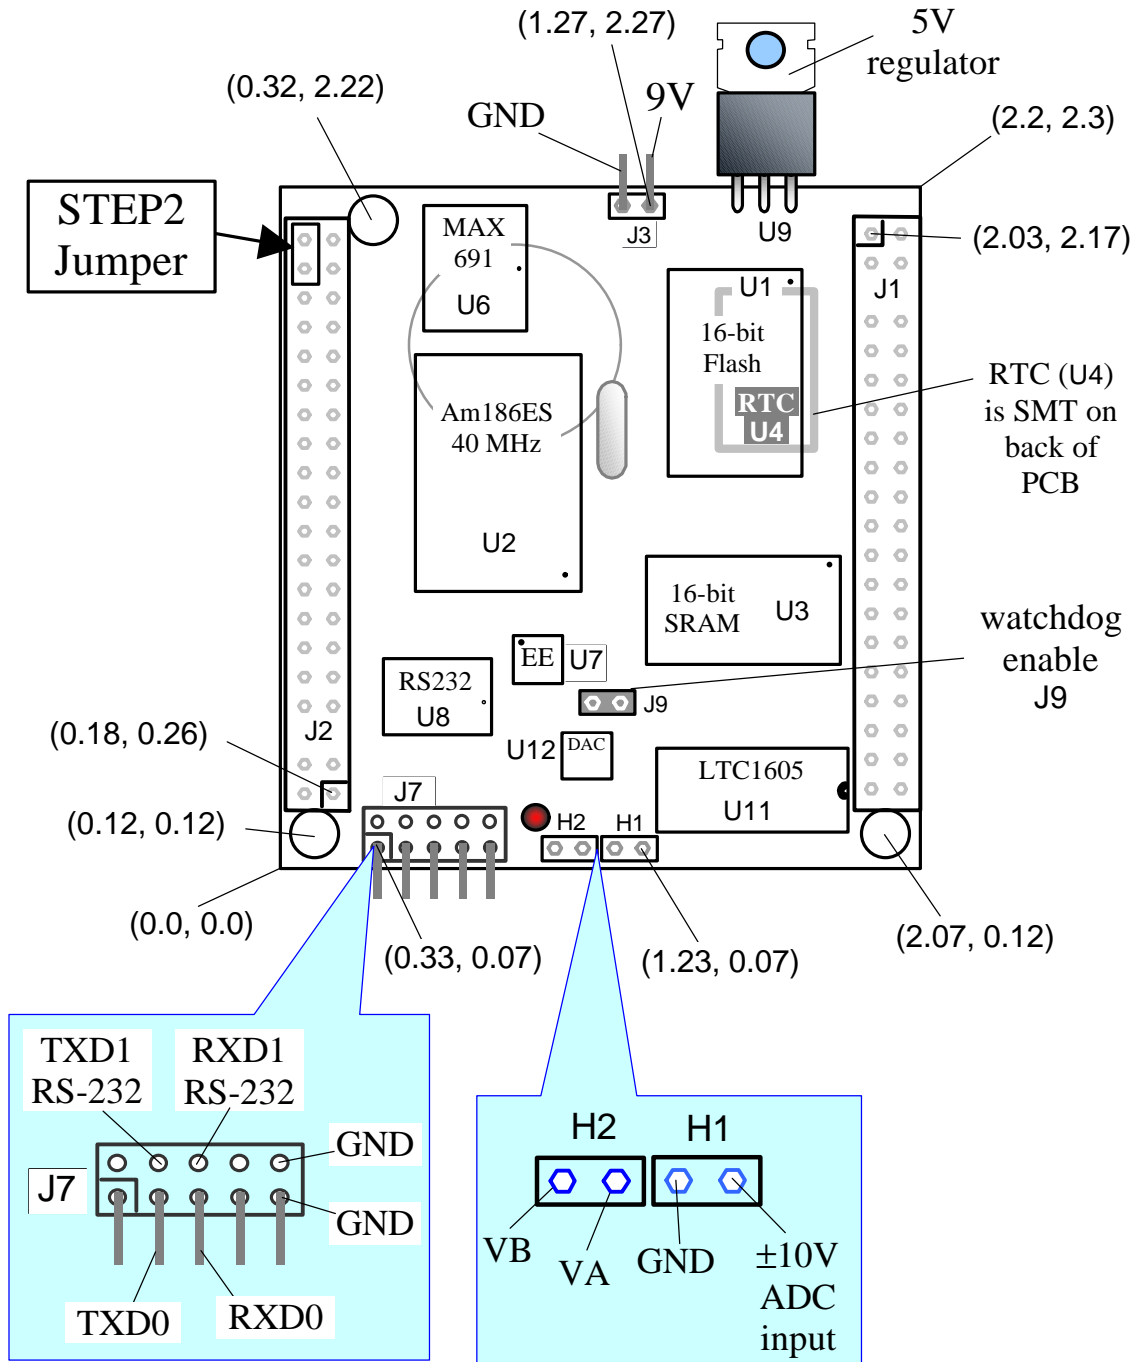

A-Core86 layout

The A-Core86 measures 2.3 by 2.2 inches.
All dimensions shown below are in inches.

1724 Picasso Avenue, Suite A, Davis, CA 95616, USA
Tel: 530-758-0180 Fax: 530-758-0181
Internet Email: tern@netcom.com